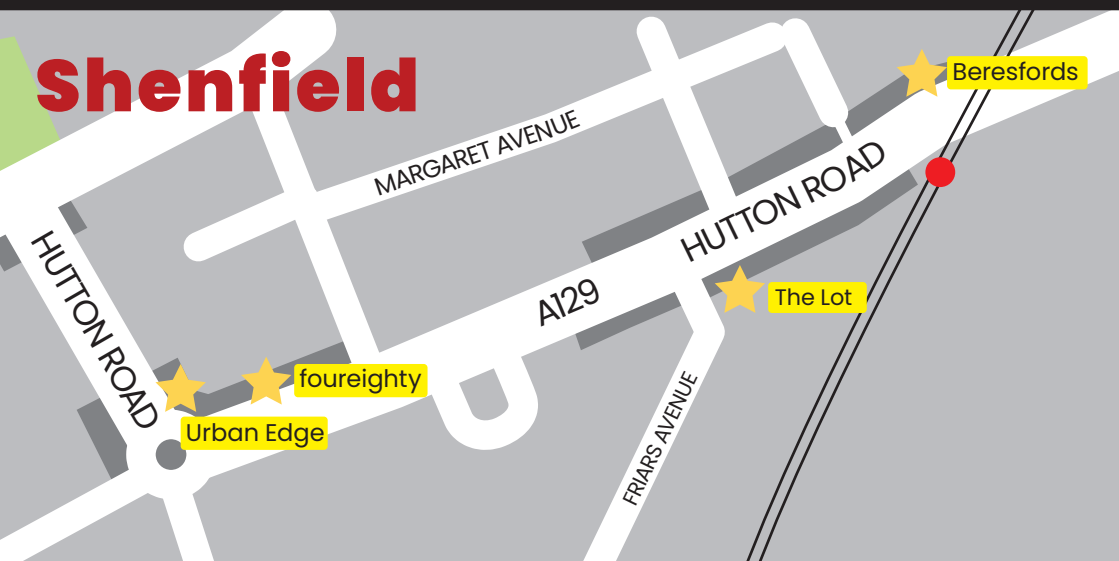

Brentwood

Shenfield

Ingatstone